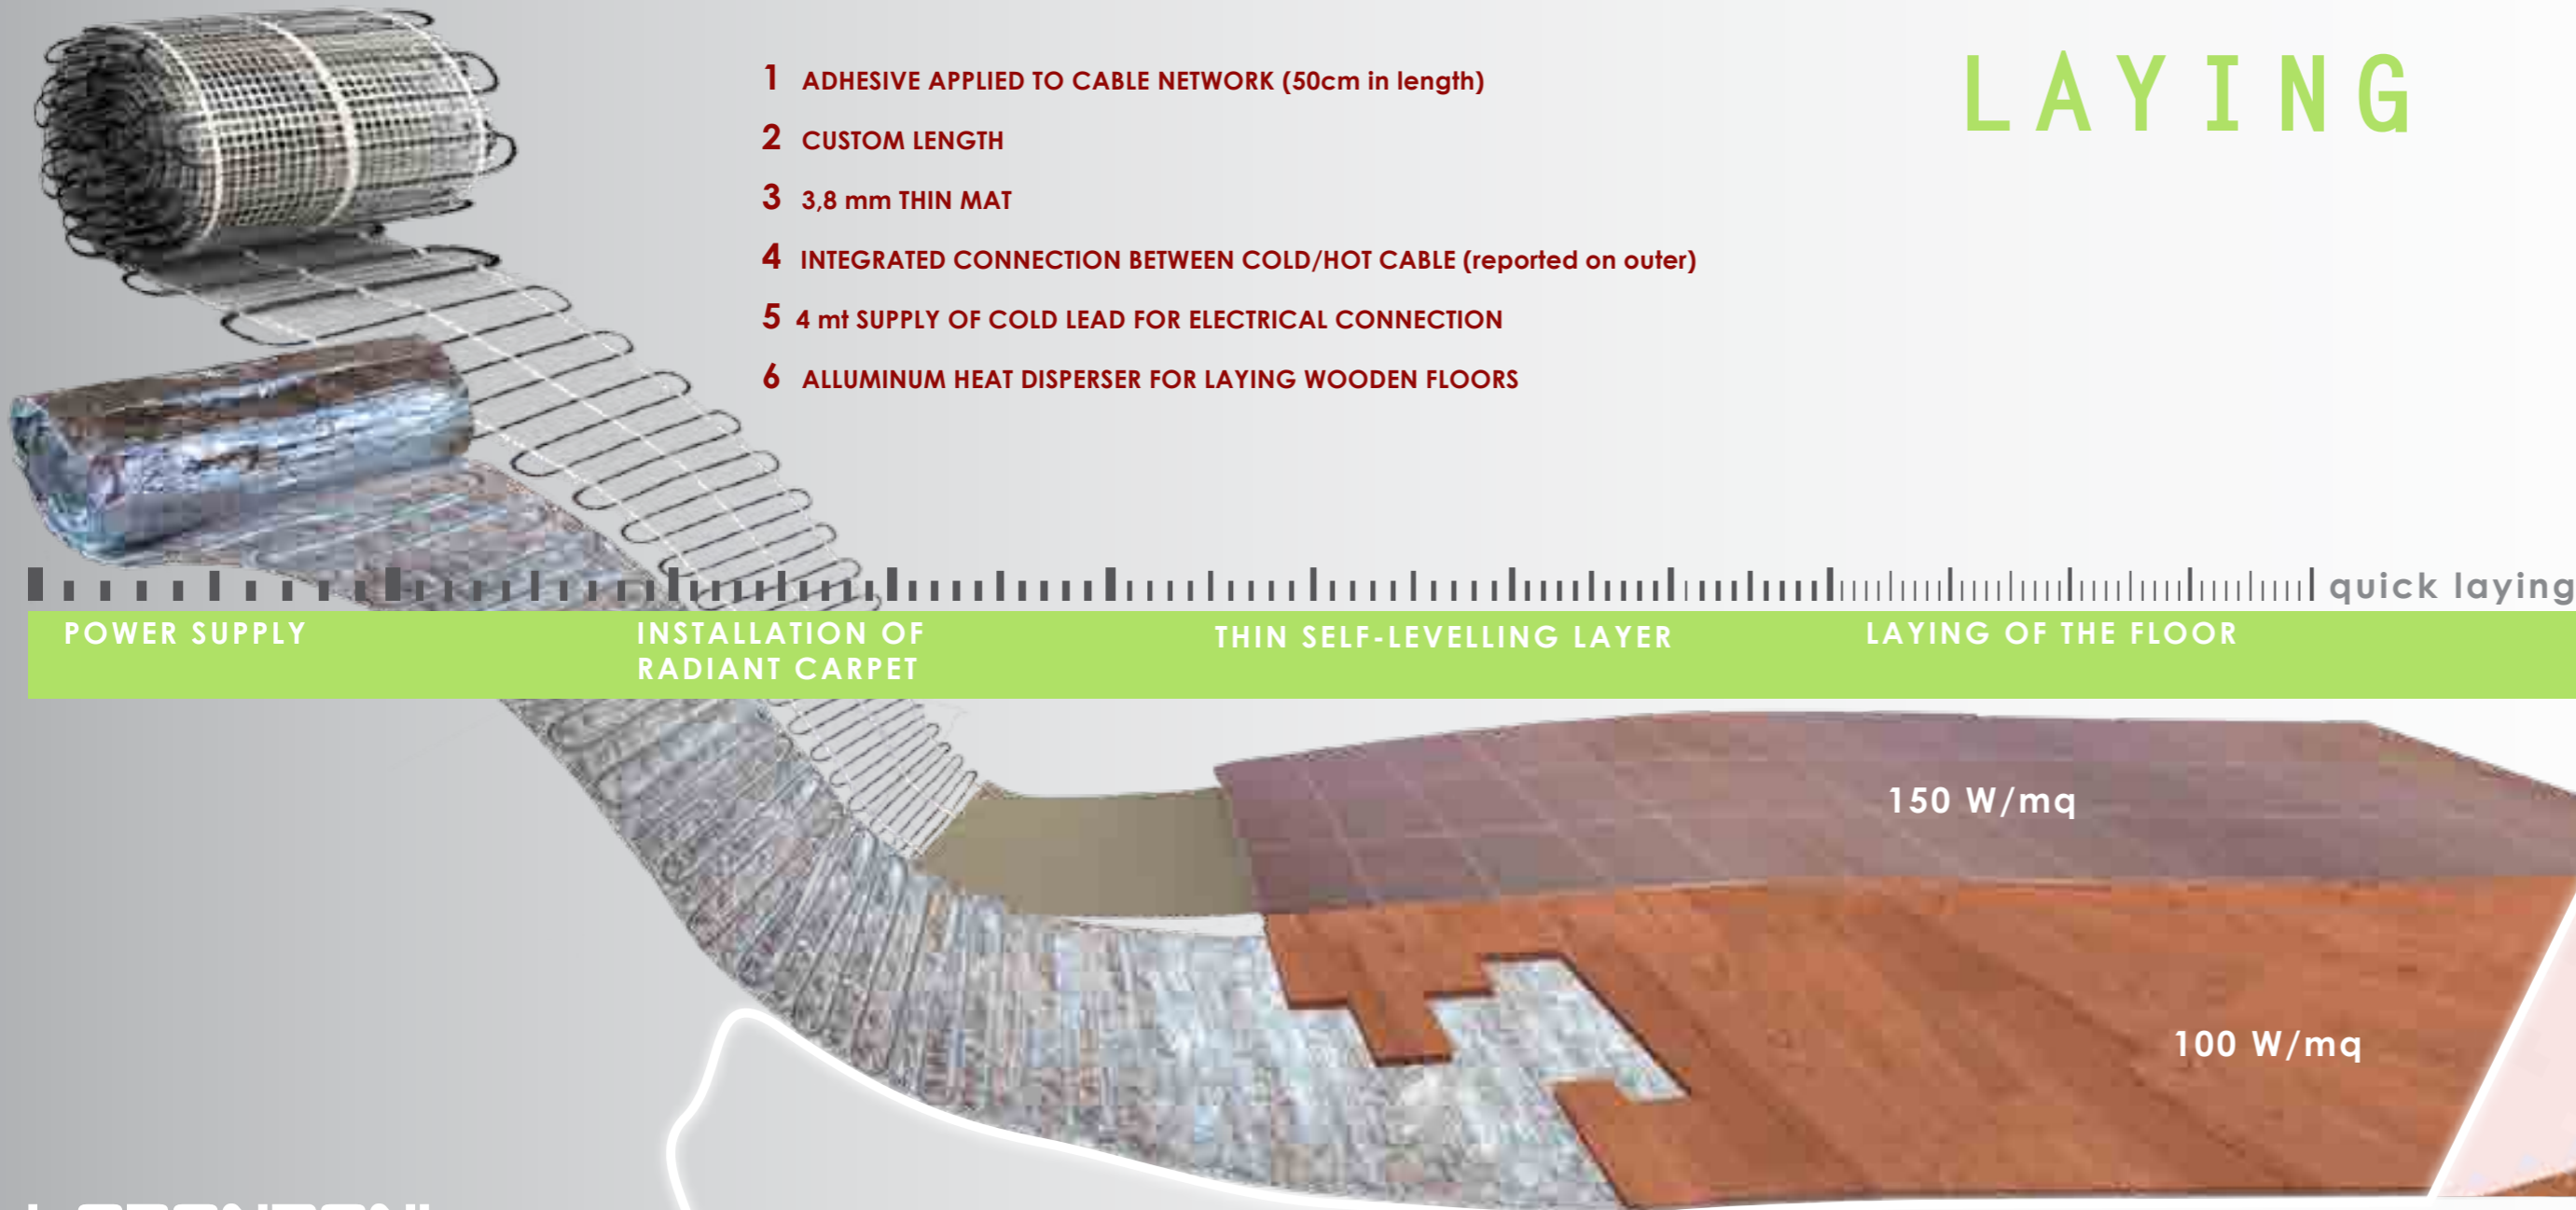

Heat transfer by radiation through low-temperature heating system.

LAYING

- 1 ADHESIVE APPLIED TO CABLE NETWORK (50cm in length)
- 2 CUSTOM LENGTH
- 3 3,8 mm THIN MAT
- 4 INTEGRATED CONNECTION BETWEEN COLD/HOT CABLE (reported on outer)
- 5 4 mt SUPPLY OF COLD LEAD FOR ELECTRICAL CONNECTION
- 6 ALLUMINUM HEAT DISPERSER FOR LAYING WOODEN FLOORS