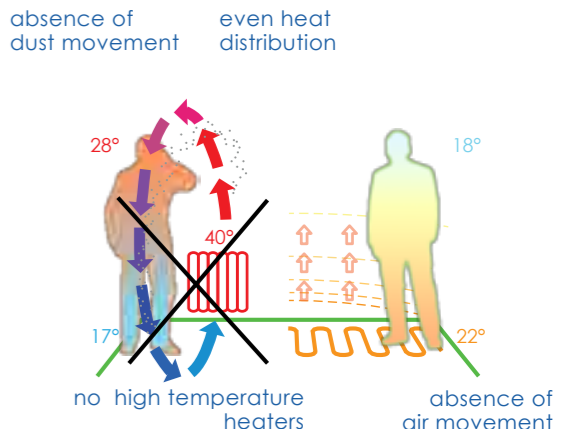

radiant

non-magnetic

low operating temperature controlled

FEATURES

a) Control unit b) Programmable thermostat c) Detection system sensor d) Heating cables

To insert in the general electric panel

Measures floor temperature

Heat transfer by radiation through low-temperature heating system.

LAYING

- 1 ADHESIVE APPLIED TO CABLE NETWORK (50cm in length)
- 2 CUSTOM LENGTH
- 3 3,8 mm THIN MAT
- 4 INTEGRATED CONNECTION BETWEEN COLD/HOT CABLE (reported on outer)
- 5 4 mt SUPPLY OF COLD LEAD FOR ELECTRICAL CONNECTION
- 6 ALLUMINUM HEAT DISPERSER FOR LAYING WOODEN FLOORS