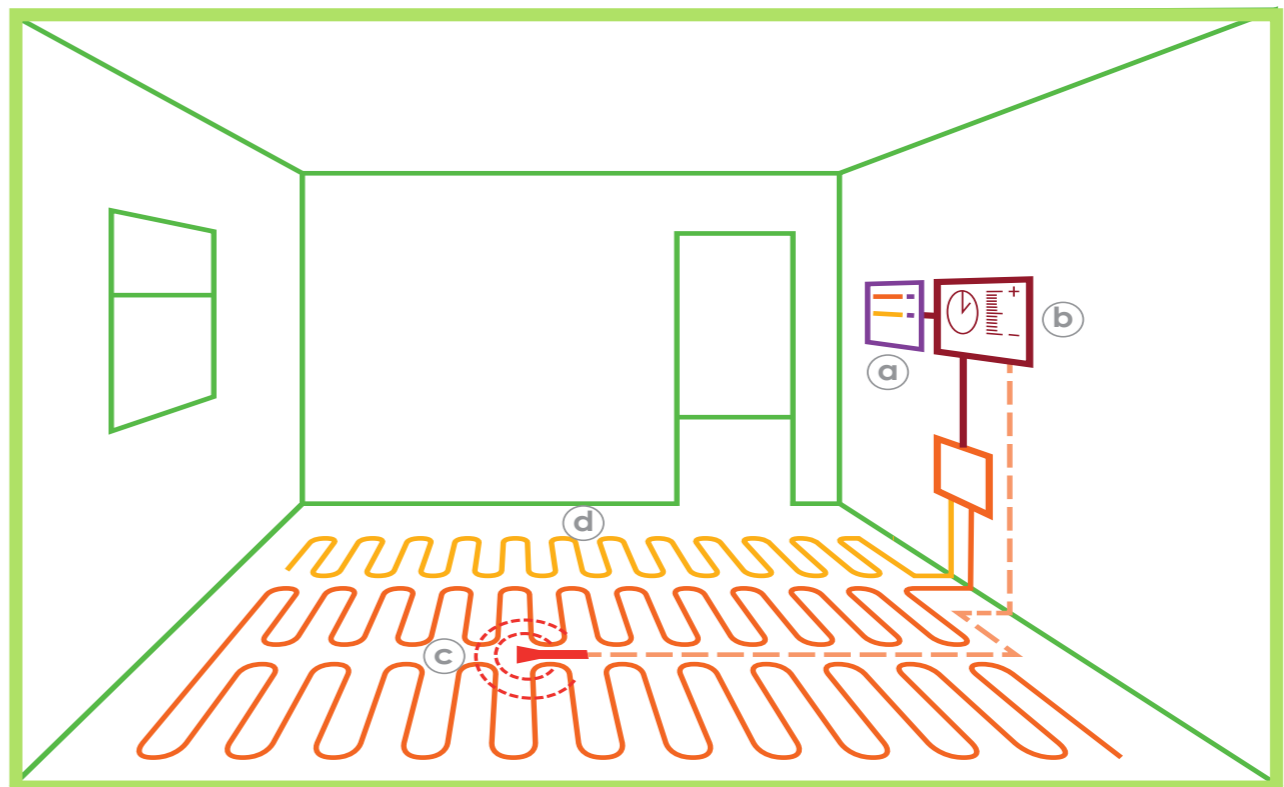

radiant

non-magnetic

low operating temperature controlled

FEATURES

a) Control unit b) Programmable thermostat c) Detection system sensor d) Heating cables

To insert in the general electric panel

Measures floor temperature

Heat transfer by radiation through low-temperature heating system.

LAYING

- 1 ADHESIVE APPLIED TO CABLE NETWORK (50cm in length)
- 2 CUSTOM LENGTH
- 3 3,8 mm THIN MAT
- 4 INTEGRATED CONNECTION BETWEEN COLD/HOT CABLE (reported on outer)
- 5 4 mt SUPPLY OF COLD LEAD FOR ELECTRICAL CONNECTION
- 6 ALLUMINUM HEAT DISPERSER FOR LAYING WOODEN FLOORS